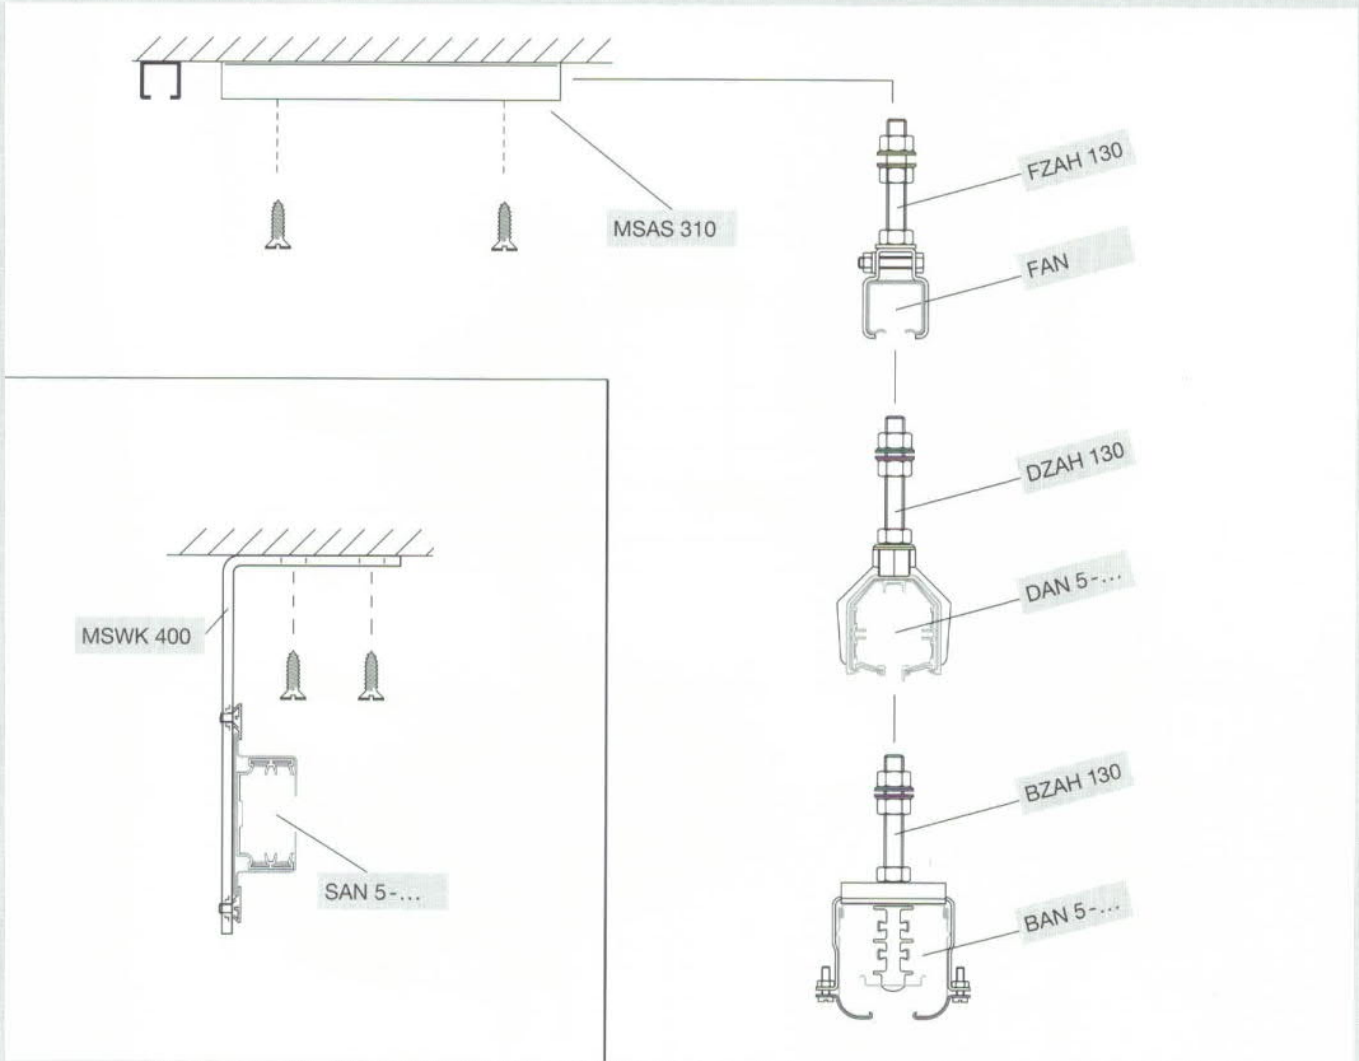

Ceiling mounting - straight

Deckenmontage – direkt